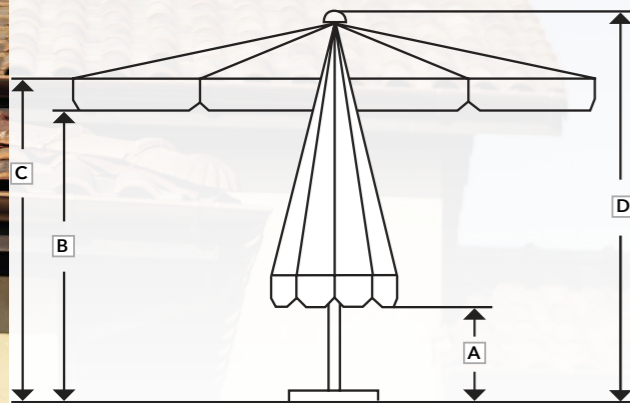

A (cm)	B (cm)	C (cm)	D (cm)
250 / 8	105	180	200	250
300 / 8	80	180	210	250
350 / 8	65	180	210	265
400 / 8	60	190	220	275

CASTLE ROUND

White (RAL 9016)
Aluminium

Black (RAL 9005)
Aluminium

Wood Look
Aluminium

Silver Anodised
Aluminium

Sizes (cm)	Ribs (mm)	Pole (mm)	Carton Qty (pcs)	Carton Sizes (cm)	Weight (kg)
250 / 8	15 x 25	47/50	1	24 x 255 x 24	11
300 / 8	18 x 28	47/50	1	24 x 255 x 24	12
350 / 8	18 x 28	46/50	1	24 x 270 x 24	15
400 / 8	18 x 28	46/50 (55/60)	1	24 x 280 x 24	17 (18)

50Ø Metal Cross Base
1 pcs / Carton
(without marbles)
23 x 90 x 14 - 6 kg.

70 L. Plastic Base
4 pcs / Polibag
64 x 64 x 148 cm - 14 kg.

Metal Base 60 x 60 cm
1 pcs / Carton
(without -marbles)
71 x 71 x 53 - 16 kg.