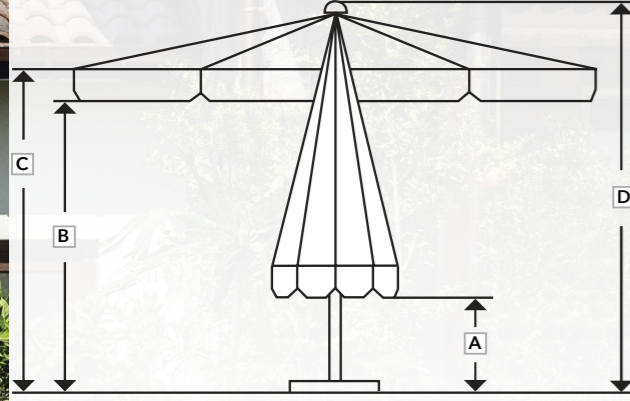

A (cm)	B (cm)	C (cm)	D (cm)
200 x 200 / 4	95	185	205	250
200 x 200 / 8	95	185	205	250
250 x 250 / 8	65	190	220	265
300 x 300 / 8	45	185	215	275
350 x 350 / 8	25	205	235	300
400 x 400 / 8	25	210	240	330

CASTLE SQUARE

- White (RAL 9016)
  Aluminium
- Black (RAL 9005)
  Aluminium
- Wood Look
  Aluminium
- Silver Anodised
  Aluminium

Sizes (cm)	Ribs (mm)	Pole (mm)	Carton Qty (pcs)	Carton Sizes (cm)	Weight (kg)
200 x 200 / 4	15 x 25	47/50	1	20 x 255 x 21	10
200 x 200 / 8	15 x 25	47/50	1	20 x 255 x 21	11
250 x 250 / 8	15 x 25	47/50	1	20 x 270 x 21	14
300 x 300 / 8	18 x 28	46/50	1	23 x 280 x 24	16
350 x 350 / 8	18 x 28	56/60	1	23 x 305 x 24	20
400 x 400 / 8	18 x 28	56/60	1	23 x 335 x 24	23