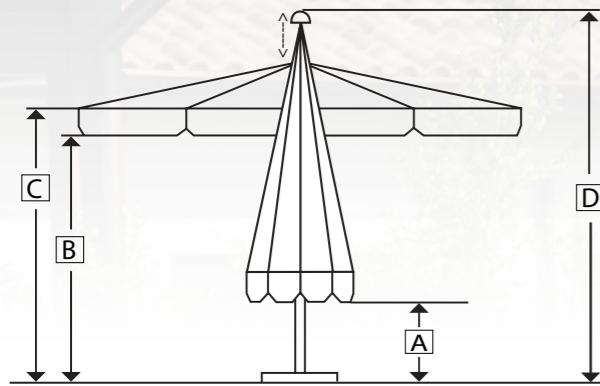

A (cm)	B (cm)	C (cm)	D (cm)
400 / 8	120	200	230	355
500 / 8	86	200	230	365
300 x 300 / 8	100	195	225	345
350 x 350 / 8	115	200	230	395
400 x 400 / 8	80	200	230	395

KING

White (RAL 9016)
Aluminium

Black (RAL 9005)
Aluminium

Wood Look
Aluminium

Silver Anodised
Aluminium

Sizes (cm)	Ribs (mm)	Pole (mm)	Carton Qty (pcs)	Carton Sizes (cm)	Weight (kg)
400 / 8	18 x 28	55/60	1	24 x 355 x 25	20
500 / 8	18 x 28	55/60	1	24 x 365 x 25	22
300 x 300 / 8	18 x 28	55/60	1	24 x 345 x 25	19
350 x 350 / 8	18 x 28	55/60	1	24 x 395 x 25	22
400 x 400 / 8	18 x 28	55/60	1	24 x 395 x 25	24