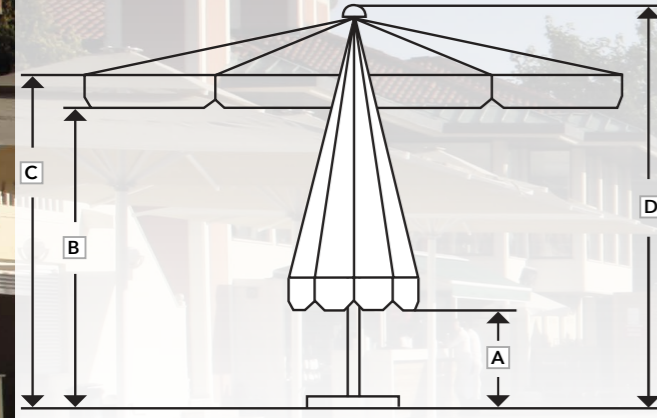

A (cm)	B (cm)	C (cm)	D (cm)
400 / 8	145	200	230	380
500 / 8	125	200	230	410
400 x 400 / 8	110	210	240	440
500 x 500 / 8	130	190	220	515