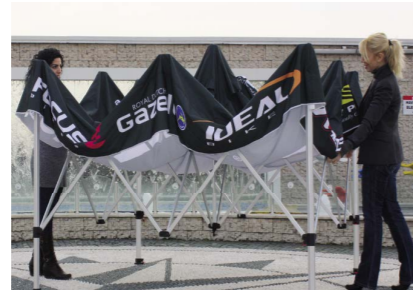

Profiles

GAZEBO

Sidewalls

Sizes (cm)	Pole (mm)	Carton Qty (pcs)	Carton Sizes (cm)	Weight (kg)
200 x 200	40 x 40 x 1.2	1	29 x 165 x 32	20
300 x 300	40 x 40 x 1.2	1	29 x 165 x 32	21
300 x 450	40 x 40 x 1.2	1	40 x 165 x 29	25
300 x 600	40 x 40 x 1.2	1	42 x 165 x 29	30