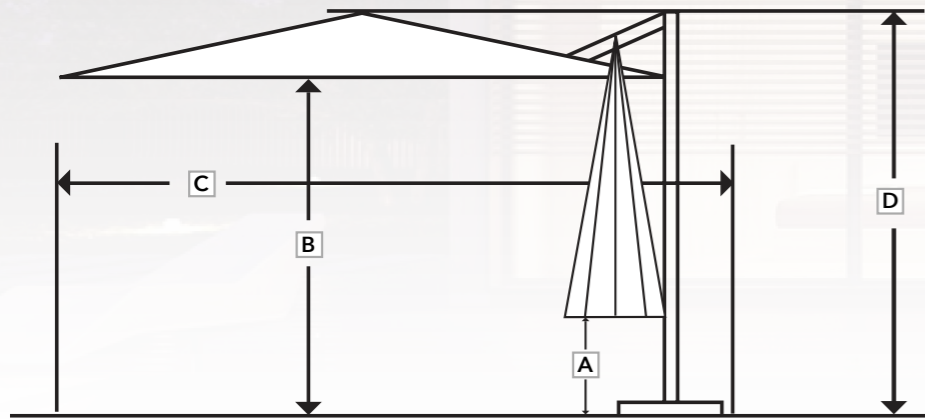

A (cm)	B (cm)	C (cm)	D (cm)
300 x 300	60	207	365	271