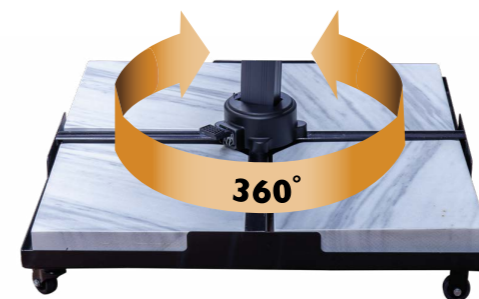

Mykonos Metal Base
with plate options
4 pcs 48 x 48 x 9 cm