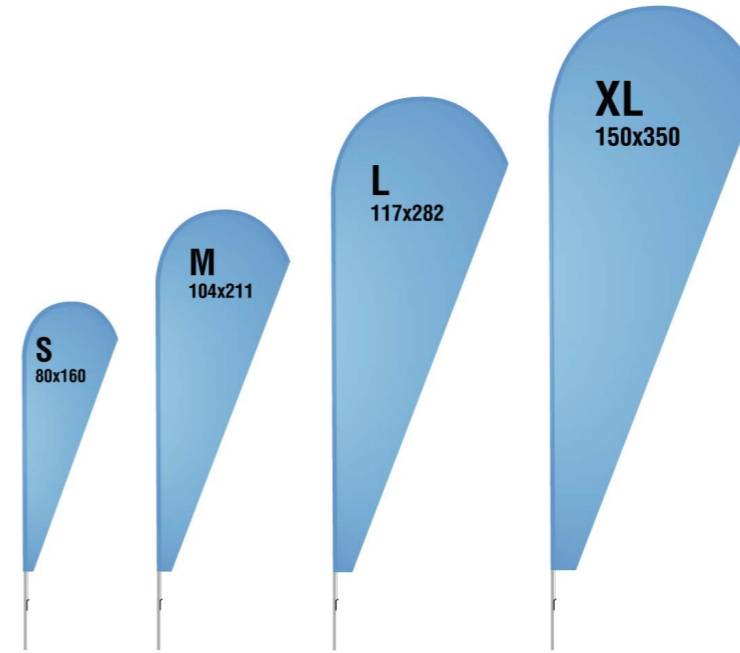

FLYING BANNER

Indoor & outdoor use
Digital / Serigraph / Flat screen print
Aluminium pole + reinforced fiberglass top
In original carrying bag
Polyester fabric 110 gr/m²
High UV fastness | Various base options
Premium finish as standard (Printed fabric surrounds the pole)
Black elastic tunnel as optional