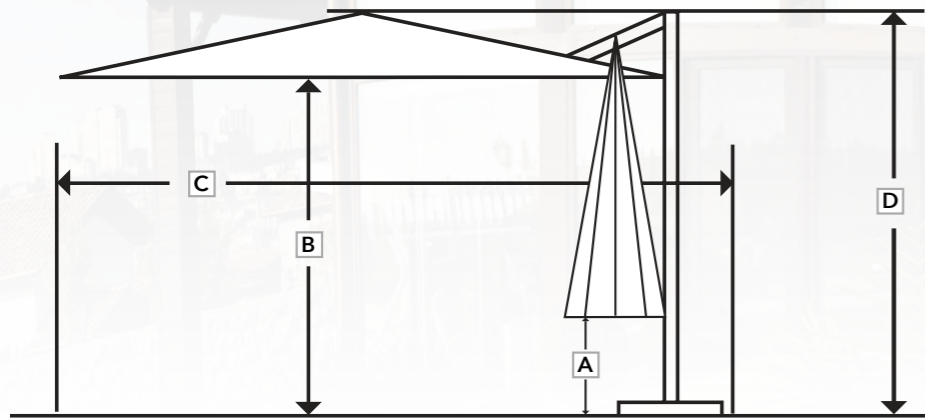

A (cm)	B (cm)	C (cm)	D (cm)
300 x 300	60	207	365	271