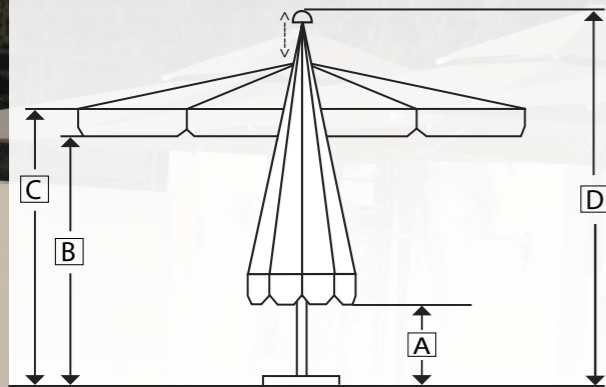

A (cm)	B (cm)	C (cm)	D (cm)
500 / 8	130	200	235	420
600 / 8	115	210	250	450
700 / 8	75	215	255	468
400 x 400 / 8	120	220	260	435
500 x 500 / 8	78	230	270	490
600 x 600 / 8	24	250	290	505

QUEEN

White (RAL 9016)
Aluminium

Black (RAL 9005)
Aluminium

Wood Look
Aluminium

Silver Anodised
Aluminium

Sizes (cm)	Ribs (mm)	Pole (mm)	Carton Qty (pcs)	Carton Sizes (cm)	Weight (kg)
500 / 8	20 x 40	93/100	1	40 x 420 x 40	64
600 / 8	20 x 40	93/100	1	40 x 450 x 40	77
700 / 8	20 x 40	93/100	1	40 x 470 x 40	77
400 x 400 / 8	20 x 40	93/100	1	40 x 490 x 40	84
500 x 500 / 8	20 x 40	93/100	1	40 x 490 x 40	84
600 x 600 / 8	20 x 40	93/100	1	40 x 505 x 40	91