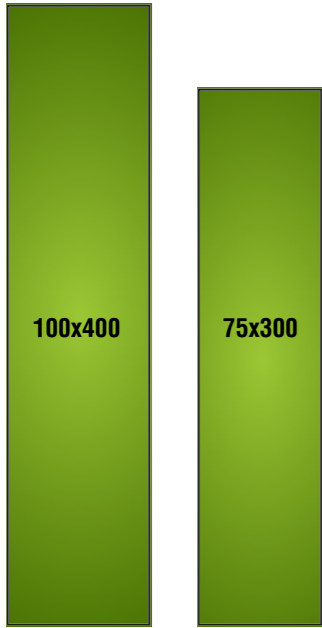

SQUARE BANNER