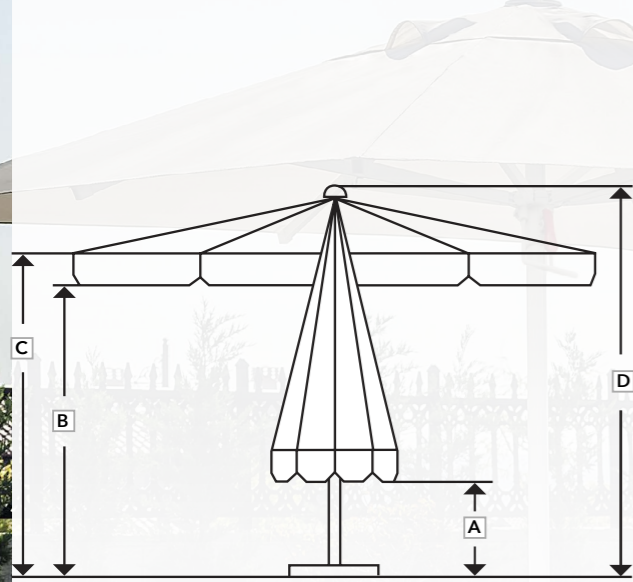

PRINCE

Description:

Easy push-up manual system
Aluminium frame

Fabrics, prints and finishes

Polyester fabric 180-240 gr/m²
Flat screen print / Digital / Serigraph
High UV fastness
Water-repellent
Water-proof