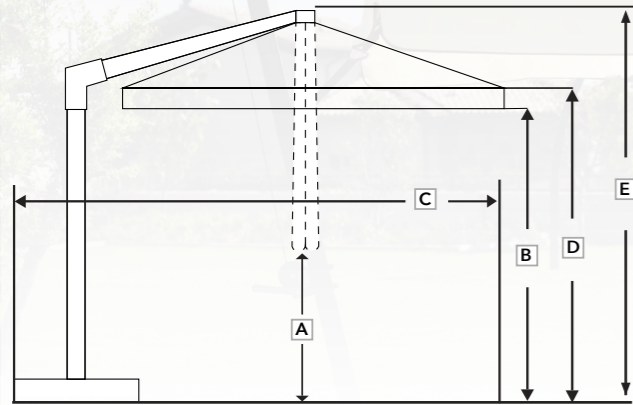

* Height with wheels

	A (cm)	*B (cm)	C (cm)	D (cm)	E (cm)
300 / 8	70	190	350	220	290
350 / 8	60	190	400	220	280
300 x 300 / 8	35	190	350	220	290