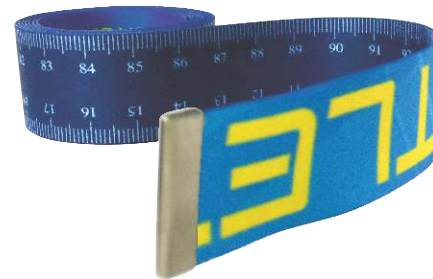

Available sewn or locked with metal coupler
Available width: 10, 15 mm

example with metal coupler

Tailor measures

Available width: 20, 25 mm

Basic accessories:
more on p. 23-26

snap hook

GSM clip

plastic buckle