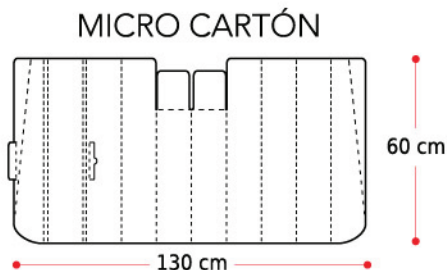

ref.	material	weight | poids
60237 60	Micro corrugated - 1mm	+/- 500 gr/ m²