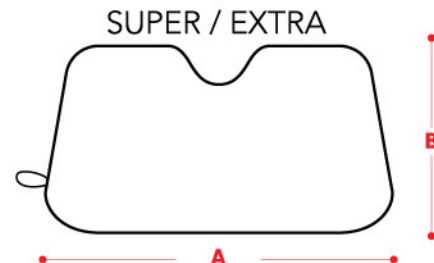

Closing Flap (Tiny)

Button Press

Suction Cups

Eyelets

Bags

Printed
Plastic Bag
(PP)

Non-Woven
Bag

Transparent
Plastic Bag
(PP)

Size / Models

ref.	material	weight poids
Basic	2 PET Alum. + Air Bubble	+/- 270gr/ m ²

SIZE / MESURE (AXB):		
130x70cm	130x80cm	140x80cm 150x90cm
ref.	material	weight poids
Click	2 PET Alum. + Air Bubble	+/- 270gr/ m ²